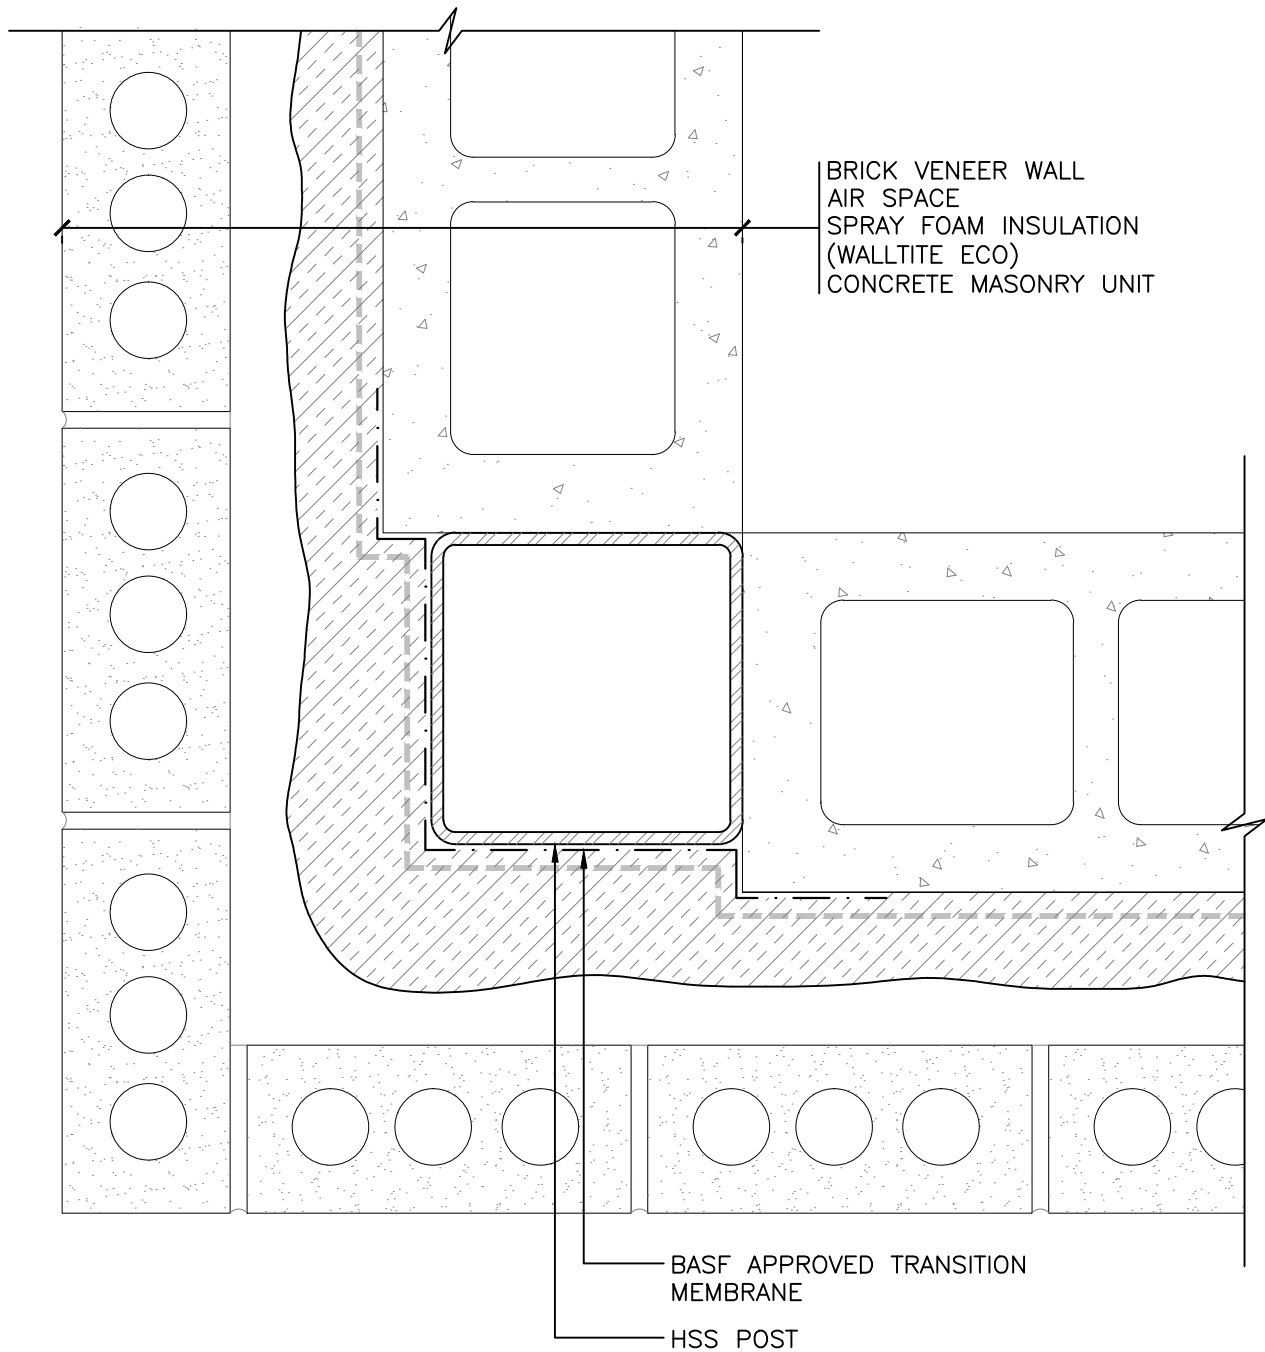

AIR BARRIER SYSTEM

AIR BARRIER SYSTEM CONTINUITY - - - -

MASONRY - 200
 STRUCTURE / WALL ASSEMBLY

**WALLTITE
 ECO**

BASF Canada
www.walltiteeco.com
 1-866-474-3538

Drawing No.: AB-211	Scale: 3"=1'-0"	Project No.: 5075007.00	Date: JULY '11	Design: PJR/MDL	Drawn: BL	Reviewed: MDL
------------------------	--------------------	----------------------------	-------------------	--------------------	--------------	------------------